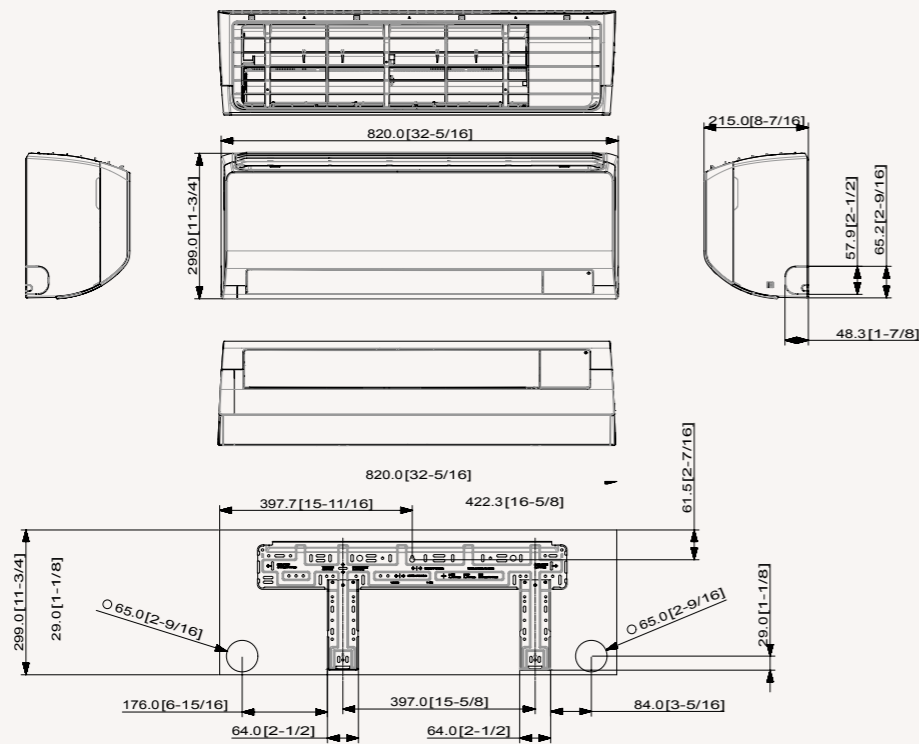

Accessory

Wireless Remote Controller (included)	Advanced Wired Controller	Simple Type Controller	Touch Controller
	MWR-WG00JN/MWR-WG00KN	MWR-SH00N	MWR-SH11N

² Energy labels as shown are according to EU No 626/2011 (LOT 10) label classification 2019, on a scale from D to A+++.

Dimensional drawings

WindFree™ Comfort - Indoor

AR09/12TXFCAWKNEU

AR18/24TXFCAWKNEU

WindFree™ Comfort - Outdoor

AR09/12TXFCAWKXEU

AR18/24TXFCAWKXEU