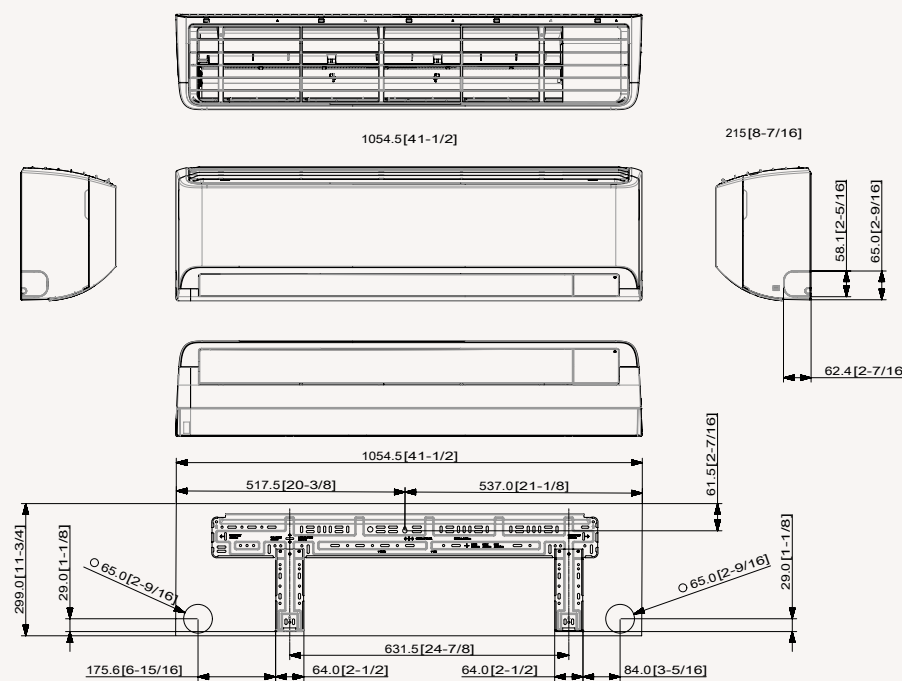

AR18/24TXEAAWKXEU